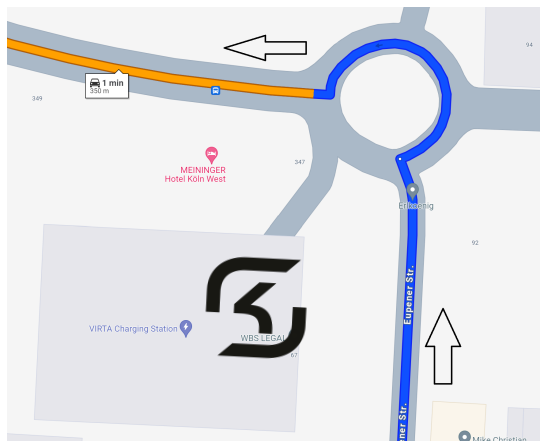

1. General

SK Gaming Facility

You can find it at the following address:

SK Gaming GmbH & Co. KG

Eupener Str. 67

50933 Cologne

Below are detailed descriptions of how to get there by train, public transport and accommodation

Then via Google Maps or similar Select footpath to Eupener Straße 67.

2.2 Onward journey with Uber/TAXI

To continue your journey by Uber or cab, enter the following address as your destination:

SK Gaming
Eupener Str. 67
50933 Cologne

2.3 Arrival by car

Take the A1 exit 102-K-Bocklemünd onto the B59 towards K-Bocklemünd. Follow Venloer Str./B59, take Militärringstraße to Eupener Str. in Lindenthal.

2.4 Underground parking & charging stations

Take the exit at the traffic circle as indicated and continue in the direction of Stolberger Straße for a few meters until you reach the entrance to the underground car park.

3. Welcome!

The SK Gaming Facility is located in OVUM - Cologne Braunsfeld. Our floors are located in the front left building. Opposite is the Meininger Hotel. (See picture)